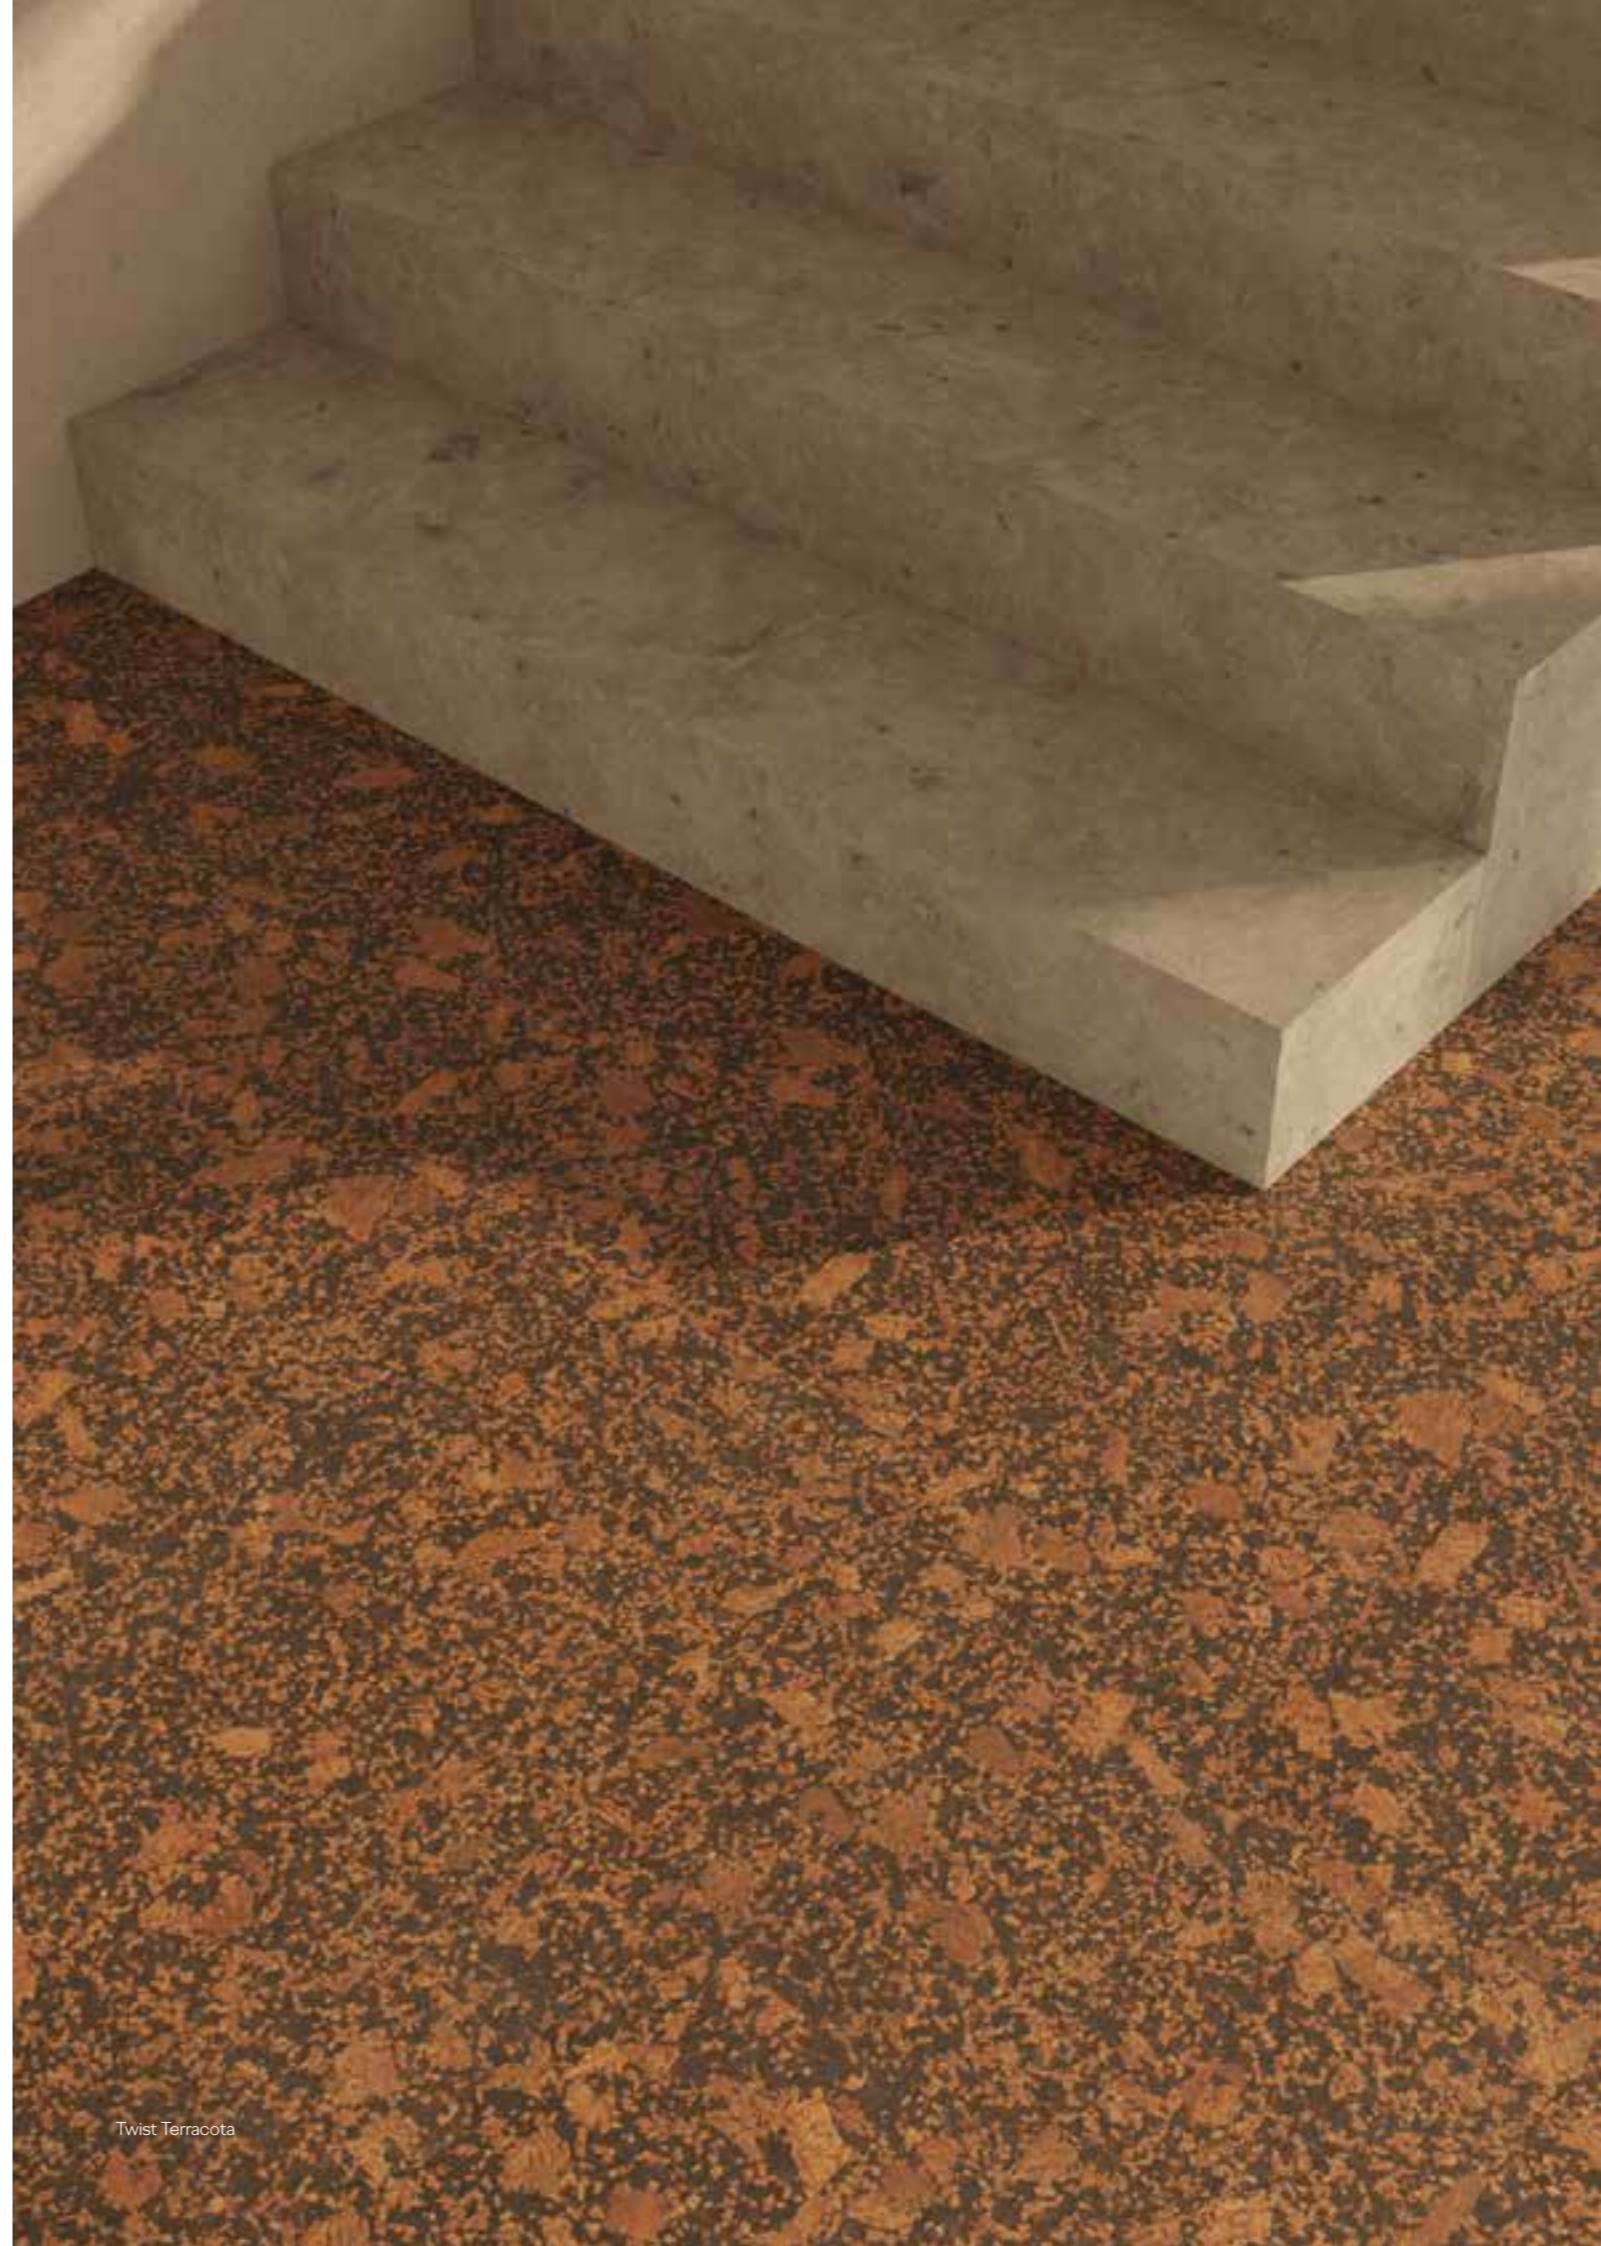

Twist Terracotta