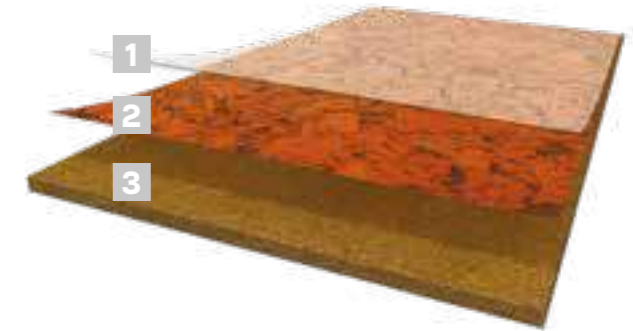

Origem captures the essence of the colours from the Montado, the fragile and important ecosystem where cork has its origins. The greens and oranges are the background tones of this landscape, that slowly changes its hues each harvesting season. The collection transports different colour elements of this landscape to our everyday life, adding a touch of nature to our homes and offices. Comprising 8 new colours for flooring and 2 new colours for wall coverings, Origem takes its orange and green tones from nature, adding bright yellow and grey as contrasting elements.

1 PROTECTIVE SURFACE

2 GENUINE CORK VENEER

3 AGGLOMERATED CORK